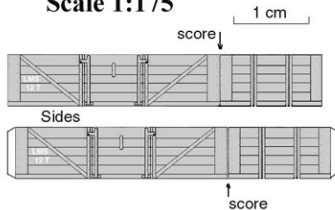

LMS 12 Ton Truck

By Ray Morris

Scale 1:175

copyright Ray Morris 2001