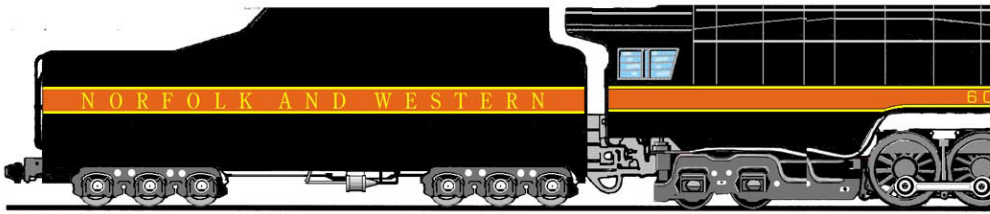

Norfolk & Western

Copywrite Ray Morris 2001

J Class 4-8-4

by Ray Morris
scale 1:175

Tender

1 cm

chassis

sides

rear buffer bar

wheels

footplate

inner frame

coalbox