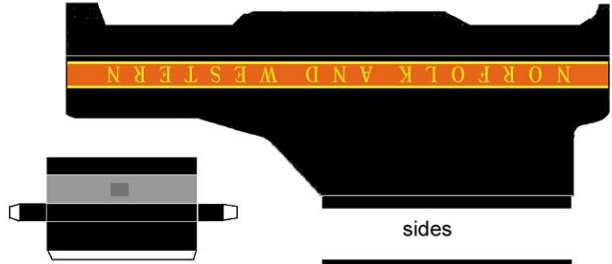

Norfolk & Western

Copywrite Ray Morris 2001

J Class 4-8-4

by Ray Morris
scale 1:175

Tender

1 cm

chassis

sides

rear buffer bar

wheels

footplate

inner frame

coalbox